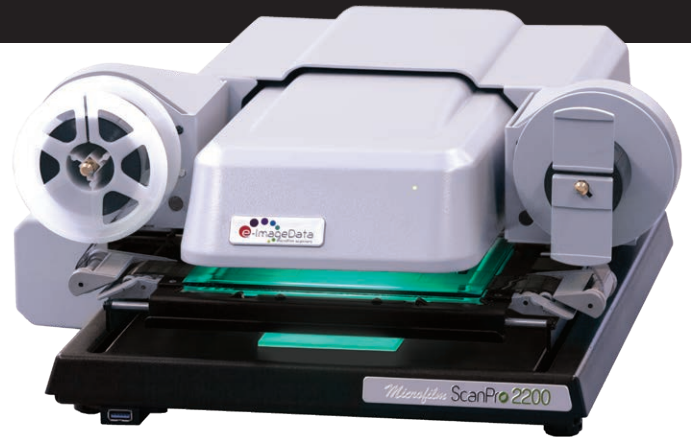

MEET THE CURRENT SCANPRO ALL-IN-ONE MODELS

Select the ScanPro model that has the features and solutions to meet your expectations.

ScanPro 2200 All-In-One

The most popular replacement for old reader/printers. Not only is the ScanPro 2200 All-In-One™ the most budget-friendly scanner on the market, the 2200 All-In-One has all the necessary features needed to read, scan, print and convert your film collections. If budget is a concern, the 2200 All-In-One is the affordable solution.

ScanPro 3000†

"TURANDOT." Beth Greenberg has entirely redirected the New York City Opera's 1971

Other microfilm scanners†

"TURANDOT." Beth Greenberg has entirely redirected the New York City Opera's 1971

† Actual scanned image segments

ScanPro i9300 All-In-One

Got Blips? The ScanPro i9300 All-In-One is the best solution to handle your blipped film collection. It features the same 26 megapixel camera* as the 3000 All-In-One which means it produces the clearest image on the market. And, it can handle your entire film collection!

The ScanPro 3000 is a miracle product!

— Cleveland Public Library

I would recommend the AUTO-Carrier to any entity who has a need and a desire to get the best possible product on the market.

— Jana Wells, Imaging Supervisor, Warren County Records Center and Archives, Lebanon, Ohio