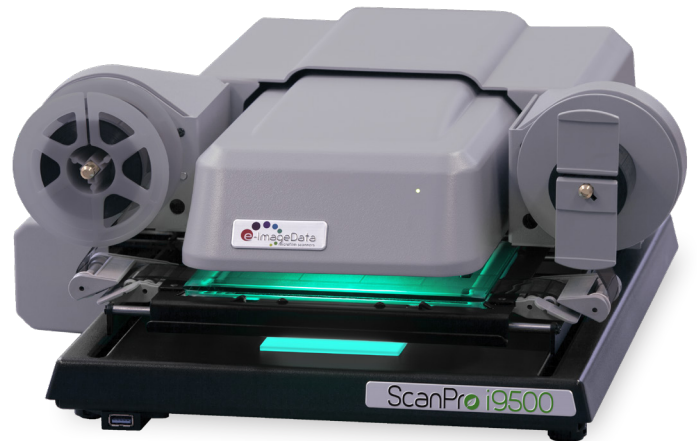

KEY FEATURES

• Exclusive Blip Sensing Technology

The ScanPro® i9500 All-In-One™ is the only scanner that reads indexed “blips” for all film types, including Kodak, Canon, Minolta, 3M, AGFA, and custom formats, ensuring precise positioning with no manual adjustments.

• High-Performance 26 Megapixel Camera

Equipped with a 26 MP camera, the i9500 All-In-One™ captures highly detailed, sharp images, ensuring the best image resolution for microfilm and microfiche scanning.

• Real-Time Image Corrections

Enjoy live image corrections that automatically enhance each scan, improving image quality while eliminating the need for post-scan adjustments.

• Pre-Configured Scanning Settings

Configure the ideal settings once and scan consistently without needing to adjust them each time, streamlining your workflow.

• One-Click Operation

Simplify your scanning process with one-touch scanning, saving, and printing. This user-friendly interface increases operational efficiency.

• OCR and Text Search

The ScanPro® i9500 All-In-One™ includes integrated OCR technology, allowing for text searches and the ability to save scanned documents in searchable formats.

MEDIA FORMATS

- ✓ Blips
- ✓ 16/35mm/cartridge(M) Roll Film
- ✓ Fiche
- ✓ Jackets
- ✓ Micro-opaques
- ✓ Aperture cards
- ✓ Color

EXCLUSIVE
BLIP
SENSING